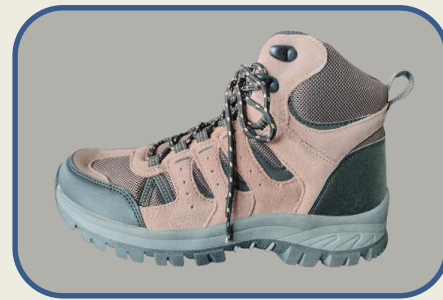

Brand: ACI
Materials:
Upper – Mesh+PU
Outsole – TPR
Size Range - 41-46