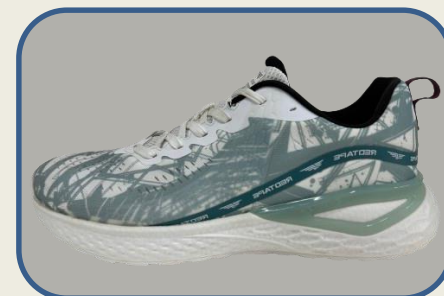

Brand: RedTape

Materials:

Upper – Mesh+TPU

Outsole – Phylon+TPU

Size Range - 41-46