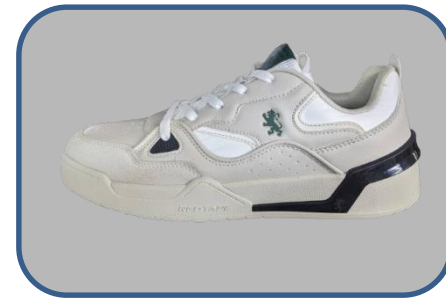

Brand: RedTape

Materials:

Upper – Mesh+TPU

Outsole – Phylon+TPU

Size Range - 36-40